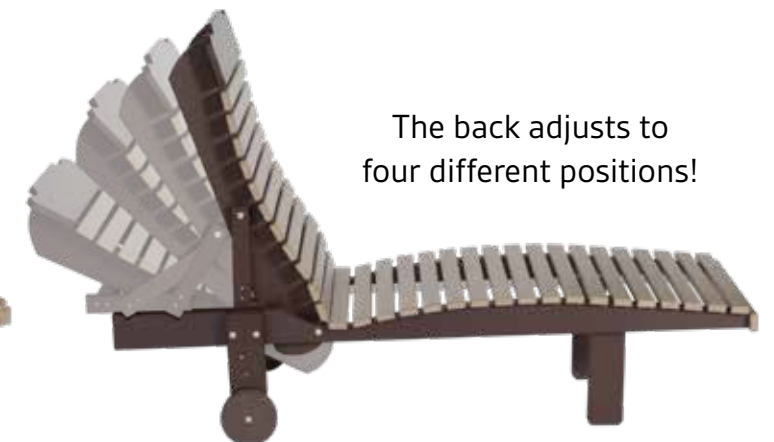

Bent Rockers

#40 Bent Poly Rocker
#69 Mate Table
Mahogany & Birch

Rockers & Chaise Lounge

If you are looking for a good rocker on which to enjoy a sunny afternoon, we are sure you will be impressed with our comfortable rockers. Looking to spend a relaxing day by the pool soaking up the sun? Look no further than our chaise lounge, built specifically for your leisure.

Rustic

#41 Plantation Rocker #70 Captain Table
Mahogany & Birch

#70 Captain Table
23"L x 17"W x 22"H

#69 Mate Table
26"L x 17"W x 22"H

#40 Bent Poly Rocker
34"L x 26"W x 40"H

#41 Plantation Rocker
32"L x 25"W x 47"H

#93 Chaise Lounge
62"L x 25"W x 44"H

The back adjusts to
four different positions!

Picnic Furniture

With all the options we have to offer, you will be sure to find the perfect picnic table or bench. Whether it is the easy entry picnic table or one of our benches, we are sure you will love them. Create a backyard paradise for your family.